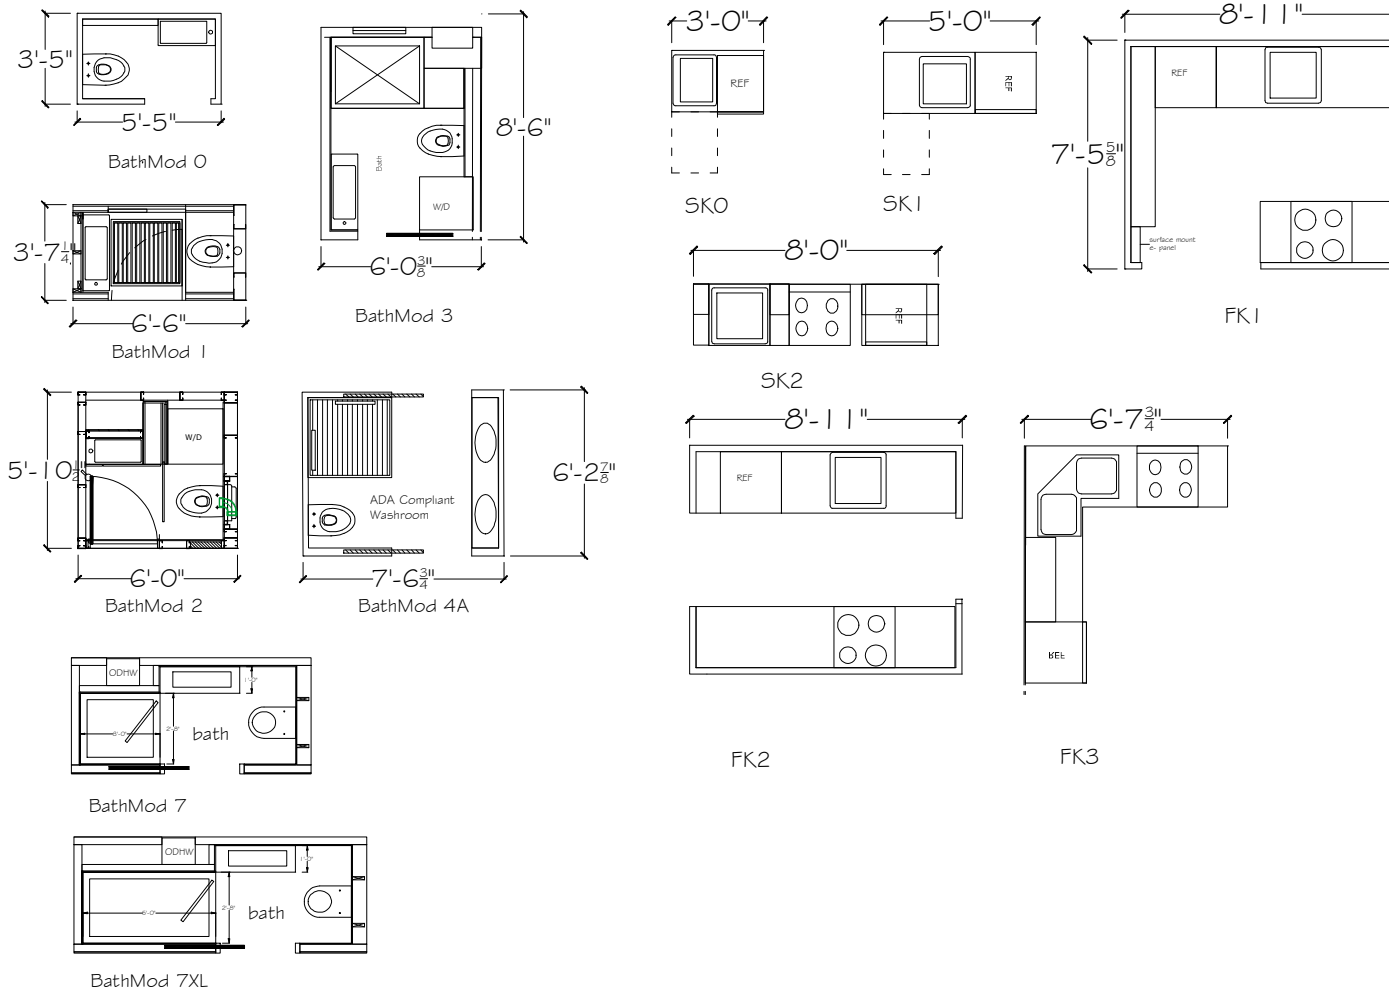

Kitchen/Bathroom Blokk

specifications and pricing are subject to change without notice*