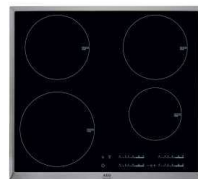

painted mdf

shaker

simple contemporary

flat pull

Countertop Options

White w/ Grey Vein

Light Butcher Block

Stainless

Tebas Black

Butcher Block

Eased edge formica

Solid Surface / Quartz

Cooking Options

induction cooktop

blomberg electric

or

blomberg gas

AEG Perfect Slide ventilator

blomberg free standing

upgrade

AEG Induction

+

AEG 24" wall oven

AEG Perfect Slide ventilator